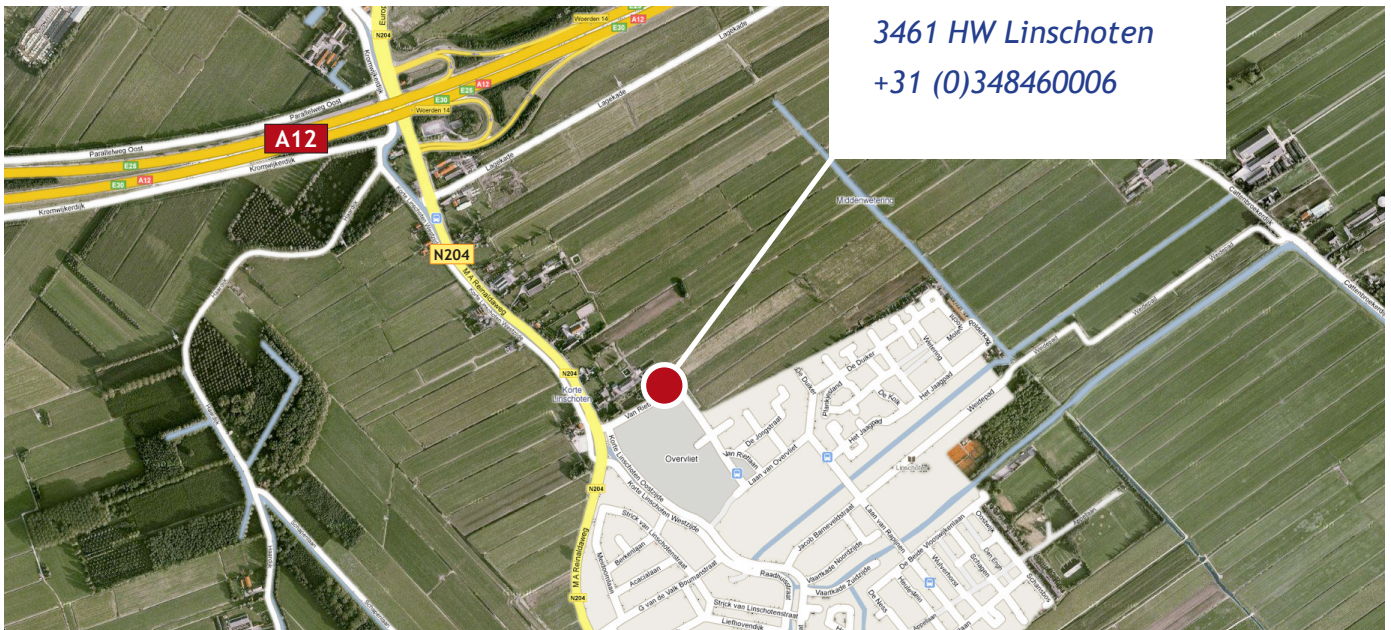

Talk & Vision

Van Rietlaan 16

3461 HW Linschoten

+31 (0)348460006

Directions to Talk & Vision

From Amsterdam

Take the A2 direction Utrecht

At Utrecht, merge on to the A12/E25/E30 direction Den Haag/Rotterdam

Take exit 14, Woerden, to N204 direction Linschoten

Turn left at Europabaan/N204 direction Linschoten (under the viaduct)

Turn left after 900 metres. You are now on Van Rietlaan (exit Linschoten Overvliet).

Talk & Vision is about 100 metres to your left.

From Eindhoven

Take the A2 direction 's-Hertogenbosch/Amsterdam

At Utrecht, merge on to the A12/E30 direction Den Haag/Rotterdam

Take exit 14, Woerden, to N204 direction Linschoten

Turn left at Europabaan/N204 direction Linschoten (under the viaduct)

Turn left after 900 metres. You are now on Van Rietlaan (exit Linschoten Overvliet).

Talk & Vision is about 100 metres to your left.